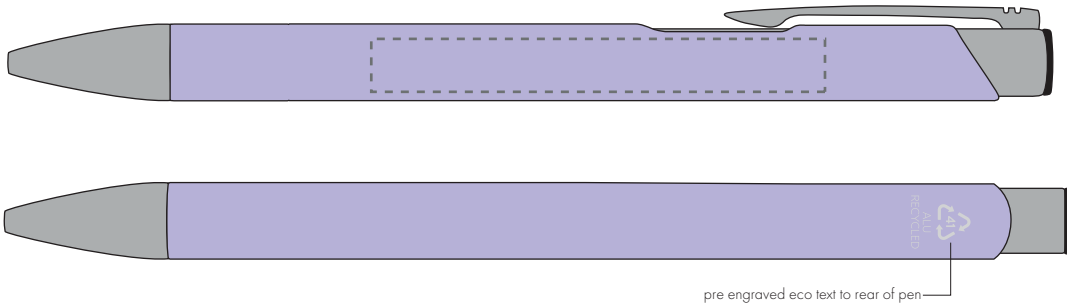

Your Ref:
Our Ref:

Quantity:
Version: 1

Product Code: TPC982001
Product Colour: PASTEL PURPLE

PRINTING CONCERNS:

We stock this item in the following colours

**PANTONE REFERENCE(S)**

 Full colour printing

ARTWORK SCALE 100%

ARTWORK SCALE 100%
Digital Print Area:
60mm x 7mm

Product Image for visualisation
- colours may vary

The dashed line is to demonstrate print area and will not appear on your printed item

PLEASE NOTE:

- All colours including print and product are for visual purposes only and should not be regarded as the actual colour of the product and print.
- Some products may vary from batch to batch and may differ from previous orders.
- The colour and texture of a product can also have an effect on the final print colour.
- By approving this order we accept that you understand these terms.